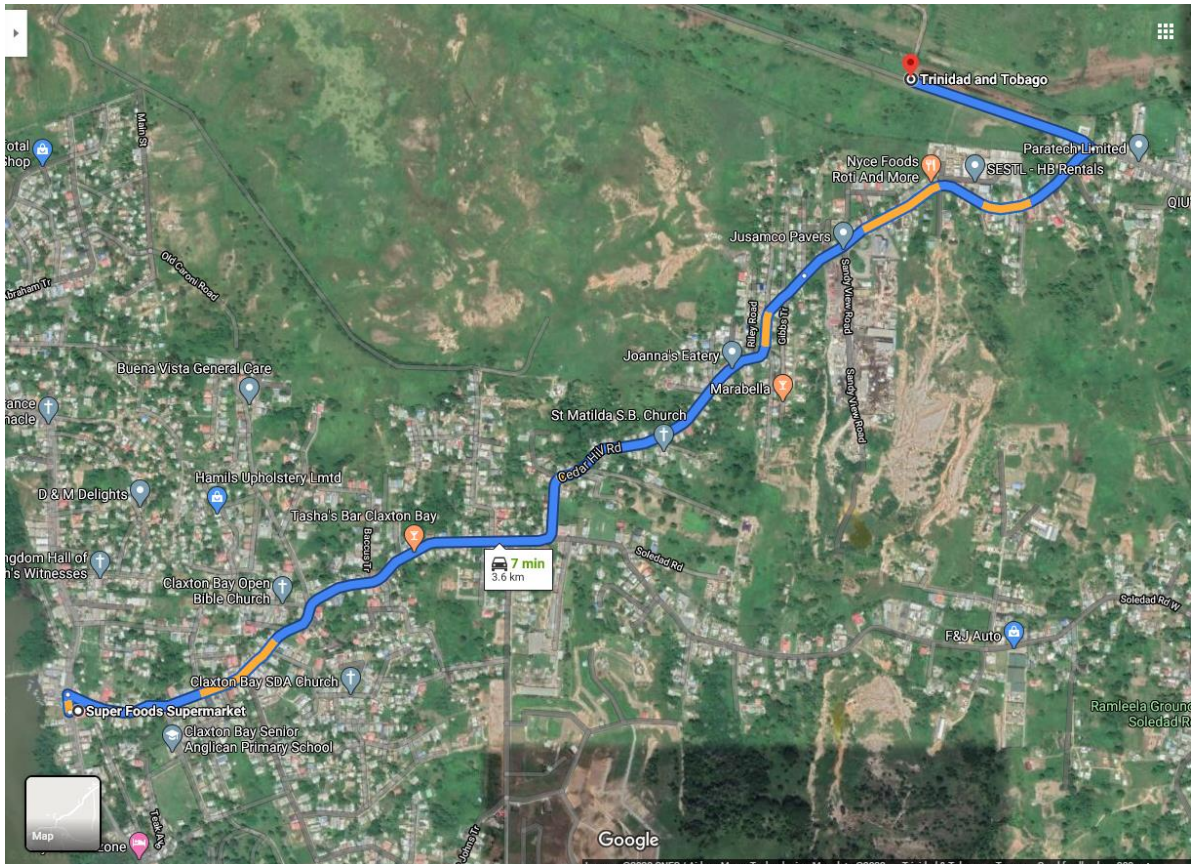

## Access to Coco Road Quarry via Southern Main Road, Claxton Bay ↓

## Access to Coco Road Quarry via Solomon Hochoy Highway ↓